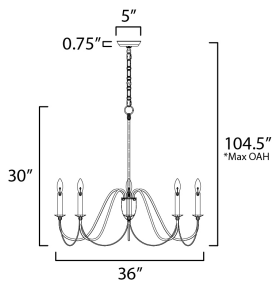

ADDITIONAL

INSTALL UP/DOWN: Up
OPERATING TEMPERATURE:
-20°C (-4°F), 40°C (104°F)

MEASUREMENTS

- DIMENSION : 36" L x 36" W x 30" H
- MAX OAH : 105.5" OAH
- CANOPY : 1.14" H x 5.1" L
- HANGING WEIGHT : 5.3 lb

LAMPING

- INPUT VOLTAGE : 120V
- BULB : 8 x 60W Incandescent E12 Candelabra , 480W Total
- BULB INCLUDED : (Not Included)
- DIMMABLE : Y
- LIGHTING_DIRECTION : Up

*max overall height

Always consult a qualified electrician before installing any lighting product.